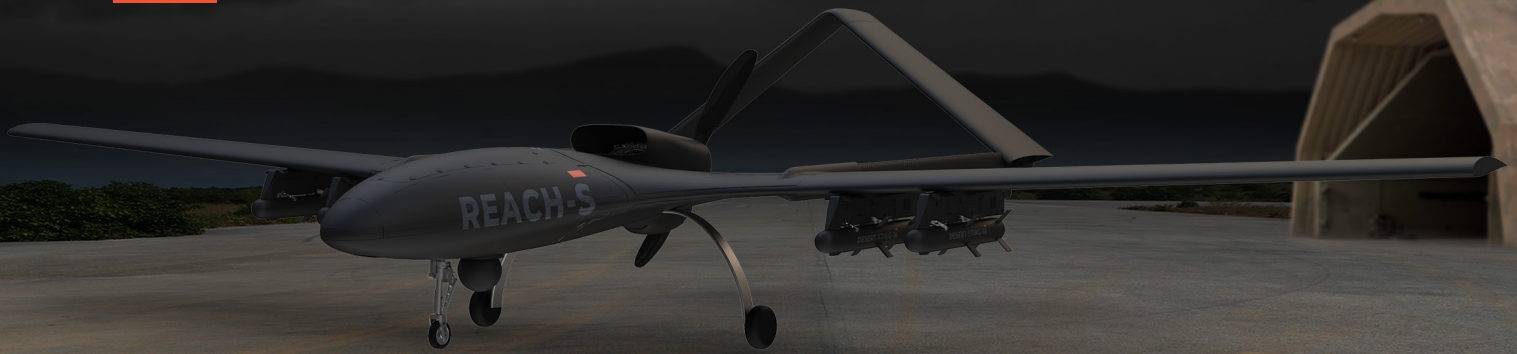

HALCON

REACH-S

FIXED
FOR SUCCESS.
UNCOMPROMISING
RANGE.

REACH-S is a fixed wing drone possessing a take-off weight of 600kg and can carry a payload of up to 120kg. It can attain altitude of 19,000 feet, reaching a cruising speed of 80 knots. The drone has a wingspan of 12m and a length of 5.5m, featuring a Rotax 912 engine that provides 24 hours endurance. REACH-S has a communications range of 200km, and is suitable for reconnaissance missions with its reusable functionality.

S P E C I F I C A T I O N S

Wing span	12 m
Length	5.5 m
Takeoff weight	600 kg
Payload	120 kg
Cruising speed	80 knots
Engine	Rotax 912
Endurance	24 hours
Communication range	200 km
Max altitude	19,000 ft